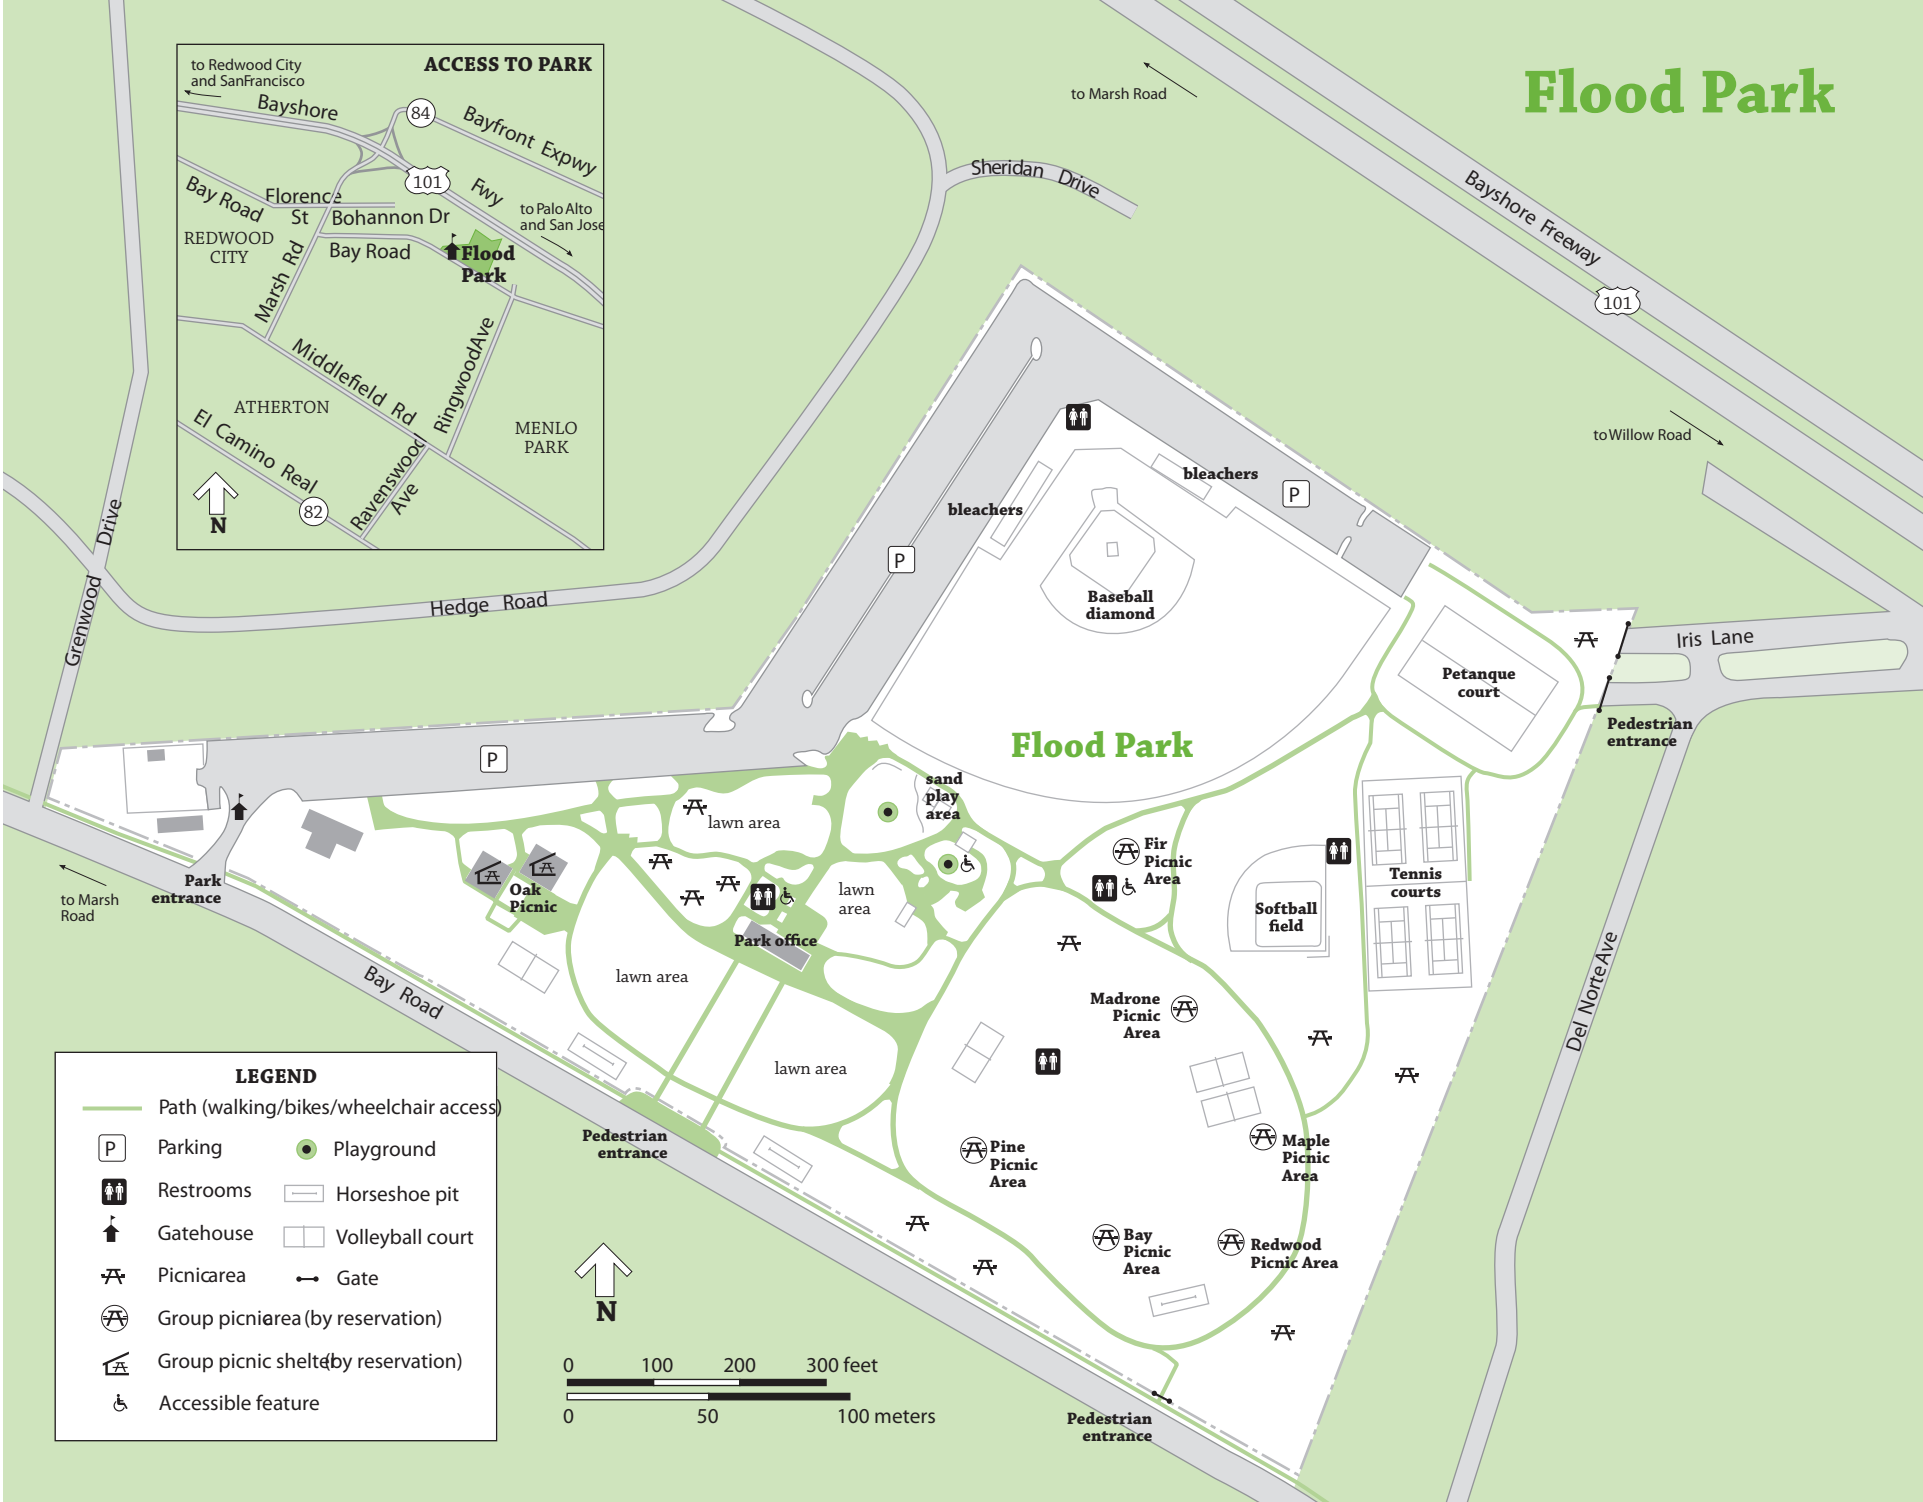

Flood Park

ACCESS TO PARK

LEGEND

- Path (walking/bikes/wheelchair access)
- Parking
- Restrooms
- Gatehouse
- Picnic area
- Group picnic area (by reservation)
- Group picnic shelter (by reservation)
- Accessible feature
- Horseshoe pit
- Volleyball court
- Gate
- Playground

0 100 200 300 feet

0 50 100 meters

N